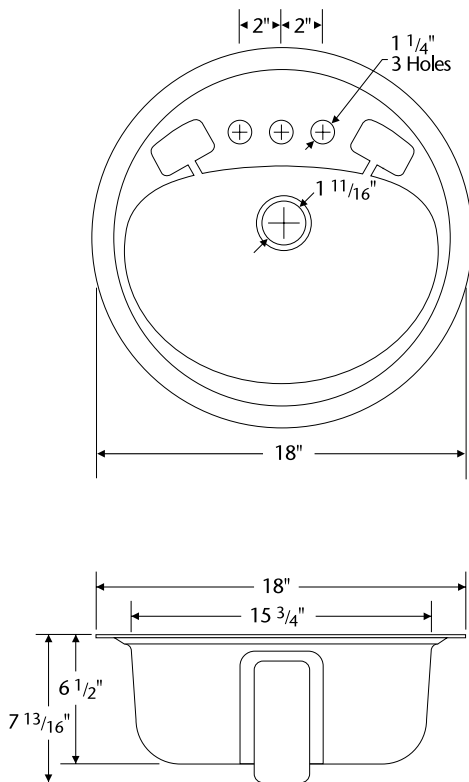

DARWIN 18" X 18" X 6  
1/2" PORCELAIN  
ENAMEL ROUND  
LAVATORY

3001 130      CENTERSET PUNCH, FLAT-RIM

*DESCRIPTION:*

Darwin 18" round flat-rim porcelain enamel lavatory with 4" centersets - sits even with the countertop - the sculptured soap depressions make this flat mounting surface at home anywhere - accommodates the latest faucet designs - requires a stainless steel mounting rim (not included) weighs 10 lbs - acid resistant porcelain enameled steel - plastic overflow eliminates pop-offs and rust - installation template printed on shipping carton. This product is compatible or complies with ASME A112.19.1/CSA B45.2 (Standard for Enameled Steel Plumbing Fixtures), WW-P 541 (U.S. Military Federal Specification), HUD-FHA-VA, LEED, and the Buy American Act, as applicable when installed accordingly. Available in white. Faucets and stainless rim not included. Made in the USA.

Weight - 10 lbs

# DARWIN 18" X 18" X 6 1/2" PORCELAIN ENAMEL ROUND LAVATORY

## Darwin Round Lavatory 18" Round

3001 130 Centerset punch, flat-rim